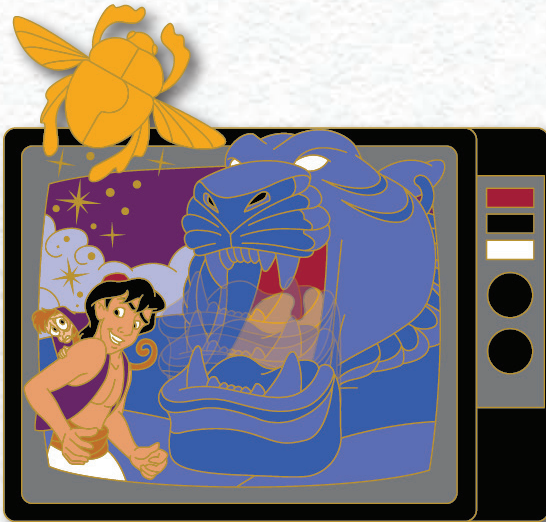

Disney
Magic 2023
HAP-PINS

2023 PIN TRADING EVENT
Product Catalog

ITEM
#01

Disney Magical Movie Moments:
THE LION KING

DESCRIPTION: The Lion King
ARTIST: Pati Pereira
EDITION: 750
RETAIL: \$24.99
DIMENSIONS: Approx. 1.75"W x 1.5"H
FEATURES: Pin on pin with spring,
Translucent fill

ITEM
#02

Disney Magical Movie Moments:
LADY AND THE TRAMP

DESCRIPTION: Lady and the Tramp
ARTIST: Pati Pereira
EDITION: 750
RETAIL: \$24.99
DIMENSIONS: Approx. 2"W x 1.5"H
FEATURES: Pin on pin with slider,
Translucent fill

ITEM
#03

Disney Magical Movie Moments:
ALICE IN WONDERLAND

DESCRIPTION: Alice In Wonderland
ARTIST: Adrienne Draude
EDITION: 750
RETAIL: \$24.99
DIMENSIONS: Approx. 1.75"W x 1.75"H
FEATURES: Pin on pin with pivot

ITEM
#04

Disney Magical Movie Moments:
ALADDIN

DESCRIPTION: Aladdin
ARTIST: Adrienne Draude
EDITION: 750
RETAIL: \$24.99
DIMENSIONS: Approx. 1.75"W x 1.75"H
FEATURES: Pin on pin with slider,
Translucent fill