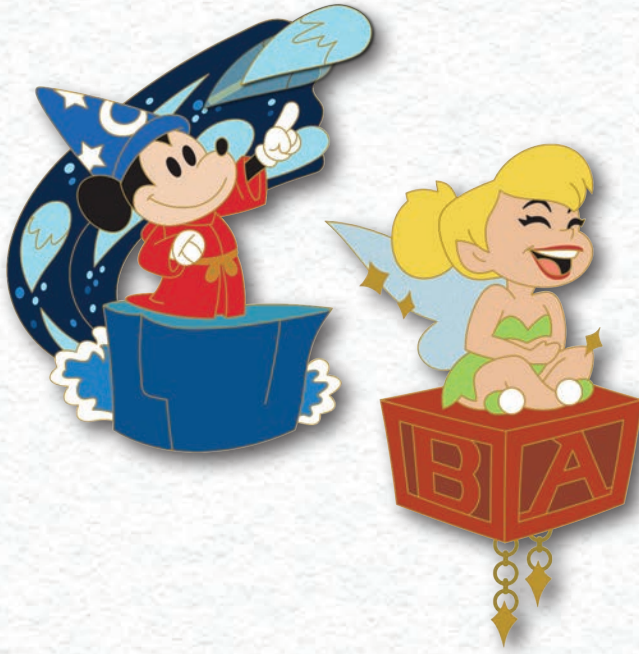

ITEM
#03

Disney Magical Movie Moments:
ALICE IN WONDERLAND

DESCRIPTION: Alice In Wonderland
ARTIST: Adrienne Draude
EDITION: 750
RETAIL: \$24.99
DIMENSIONS: Approx. 1.75"W x 1.75"H
FEATURES: Pin on pin with pivot

FEATURES: Z-fold with magnets
to hold pin closed,
High concentration glitter.

Disney
Magical 2023
HAP-PINS

Items shown may have been enlarged for detail or reduced to fit the page. Colors and details may vary from the final product. All information described herein, including (but not limited to) edition size, retail dimensions and embellishments are subject to change or cancellation without notice.

© DISNEY | © DISNEY/PIXAR

ITEM
#21

Magical Disney Miniatures:
SORCERER'S APPRENTICE MICKEY AND TINKER BELL

DESCRIPTION: Sorcerer's Apprentice Mickey and Tinker Bell

ARTIST: Robert Schilling

EDITION: 750

RETAIL: \$34.99

DIMENSIONS: Mickey 1.1"W x 1.5"H
Tinker Bell 1"W x 1.5"H

FEATURES: Sorcerer's Apprentice Mickey: Wave splash on slider with translucent fill
Tinker Bell: Low concentrated glitter with dangle

ITEM
#22

Magical Disney Miniatures:
BRUNO AND OLAF