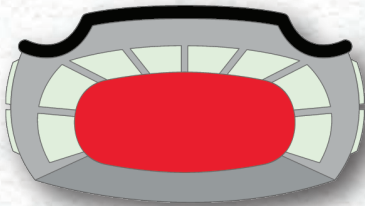

4 MAGNETIC INTERCHANGEABLE RIDE VEHICLES