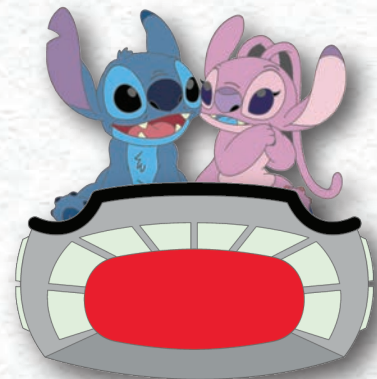

SAMPLE PIN WITH RIDE
VEHICLE APPLIED

Items shown may have been enlarged for detail or reduced to fit the page. Colors and details may vary from the final product. All information described herein, including (but not limited to) edition size, retail dimensions and embellishments are subject to change or cancellation without notice.

© DISNEY | © DISNEY/PIXAR