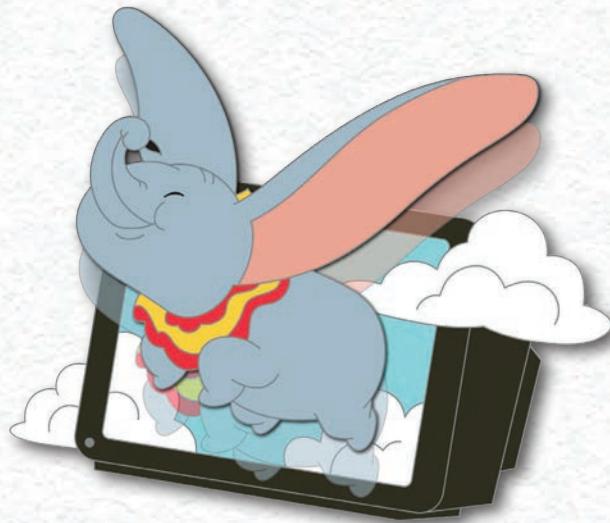

FEATURES: Pin on pin,
Lenticular insert

Disney
Magical 2023
HAP-PINS

Items shown may have been enlarged for detail or reduced to fit the page. Colors and details may vary from the final product. All information described herein, including (but not limited to) edition size, retail dimensions and embellishments are subject to change or cancellation without notice.

© DISNEY | © DISNEY/PIXAR

ITEM
#07

Disney Magical Movie Moments:
FANTASIA

DESCRIPTION: Fantasia
ARTIST: Robert Schilling
EDITION: 750
RETAIL: \$24.99
DIMENSIONS: Approx. 2"W x 1.75"H
FEATURES: Pin on pin with pivot,
Translucent fill

ITEM
#08

Disney Magical Movie Moments:
DUMBO

DESCRIPTION: Dumbo
ARTIST: Robert Schilling
EDITION: 750
RETAIL: \$24.99
DIMENSIONS: Approx. 2"W x 1.75"H
FEATURES: Pin on pin with pivot,
Translucent fill

Items shown may have been enlarged for detail or reduced to fit the page. Colors and details may vary from the final product. All information described herein, including (but not limited to) edition size, retail dimensions and embellishments are subject to change or cancellation without notice.

FEATURES: Pin on pin with pivot,
High concentrated glitter,
Celebration button is
removeable tiny pin

ITEM
#10

Disney Parks Magical Experiences:
MEETING A CHARACTER

DESCRIPTION: Meeting A Character

ARTIST: Pati Pereira