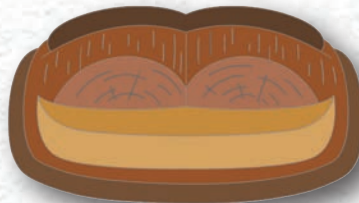

4 MAGNETIC INTERCHANGEABLE RIDE VEHICLES