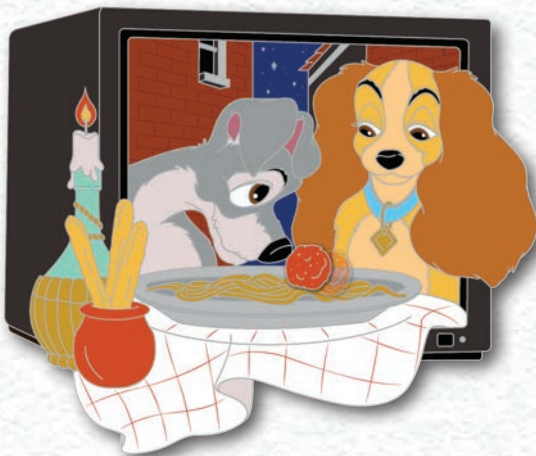

Disney Magical Movie Moments:
LADY AND THE TRAMP

DESCRIPTION: Lady and the Tramp
ARTIST: Pati Pereira
EDITION: 750
RETAIL: $24.99
DIMENSIONS: Approx. 2"W x 1.5"H
FEATURES: Pin on pin with slider,
Translucent fill