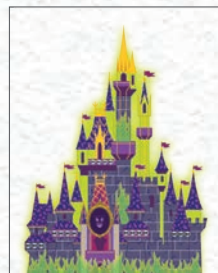

DIMENSIONS: Approx. 2.75"W x 4.25"H

FEATURES: Three level metal pin (sculpted
frame, castle, and base),
Two acrylic/acetate insert
overlays for castle,
LED lights in base,
High concentration glitter

TWO ACRYLIC/
ACETATE INSERT
OVERLAYS