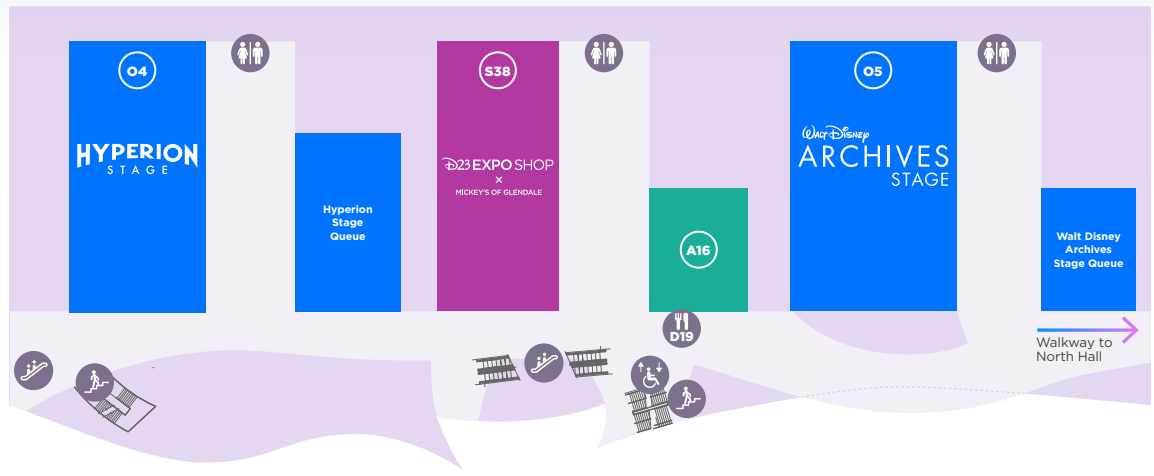

1ST FLOOR

2ND FLOOR

NORTH HALL LEVEL 200

- THE WALT DISNEY COMPANY**
 - W1 Disney's Fairy Tale Weddings & Honeymoons
 - W2 Disney Parks & Experiences—"Wonderful World of Dreams"
 - W3 Pixar and Walt Disney Animation Studios
 - W4 Storyliving by Disney
 - W5 Adventures by Disney & National Geographic Expeditions
 - W6 Disney Vacation Club
 - W7 Life at Disney
- W8 Walt Disney Archives Presents "Step in Time"
- W9 Disney Cruise Line
- W10 Journey Into Storytelling
- W11 Live with Kelly and Ryan | Tamron Hall
- W12 Andscape
- W13 The Disney Bundle Pavilion (Disney+, Hulu, and ESPN+)
- W14 Lucasfilm
- W15 Marvel Studios
- W16 Disney Movie Insiders
- W17 Disney+ Innovation Lounge Presented by IMAX Enhanced
- W18 Disney On Broadway
- W19 Inspire a Better World Pavilion
- W20 D23 Ultimate Fan Lounge Presented By Amazon

- OFFICIAL D23 EXPO STAGES**
 - 01 Hall D23
 - 02 Talent Central
 - 03 D23 Expo [LIVE] Stage

- SHOPPING**
 - The Walt Disney Company*
 - S1 Disney Music Emporium
 - S2 Mickey's of Glendale Main Store
 - S3 Mickey's of Glendale Pin Store
 - S4 Disney Studio Store Hollywood
 - S5 D23 Expo Marketplace
 - S6 Disney Munchlings (Saturday)
 - S7 Disney Publishing
 - Friends of Disney*
 - S8 Funko x Loungefly x FunkoGames*
 - S9 Ravensburger*
 - S10 Pandora Jewelry*

- SHOPPING**
 - S38 D23 Expo Shop x Mickey's of Glendale
- OFFICIAL D23 EXPO STAGES**
 - 04 Hyperion Stage
 - 05 The Walt Disney Archives Stage
- MORE ACTIVITIES AND SERVICES**
 - A16 D23 Charter Member Lounge