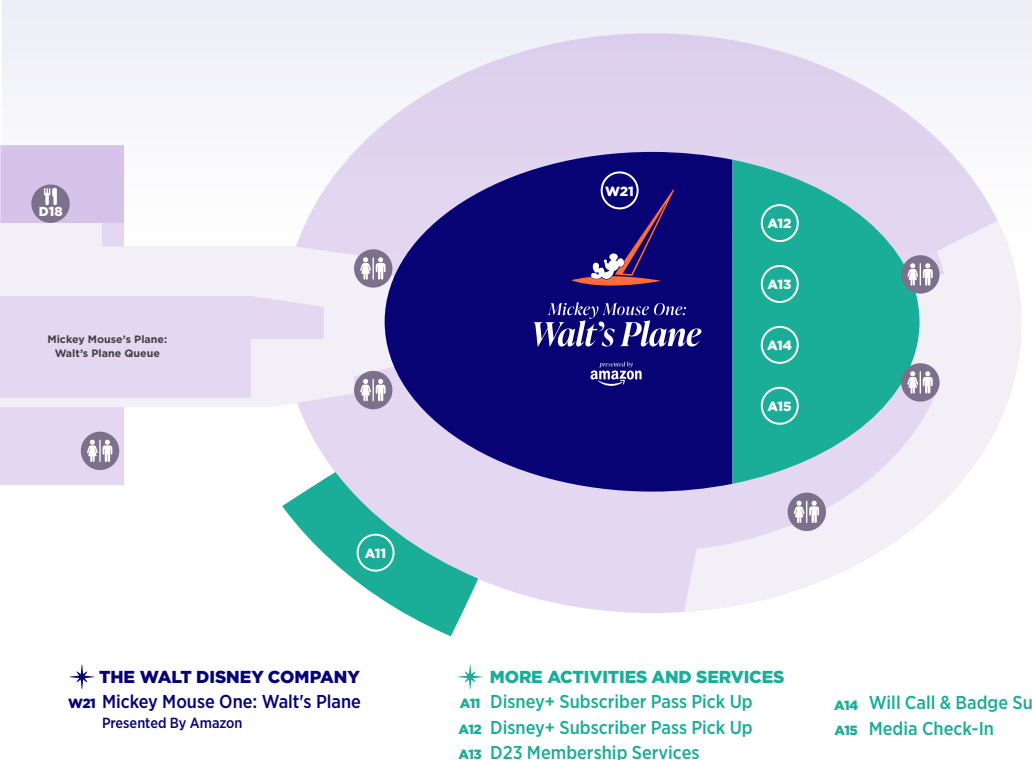

- A3 Accessibility Services
- A4 Bag Check
- A5 Pin Trading
- A6 3D Mural Artist
- A7 D23 Gold Member D23 Expo Gift Pick Up
- A8 D23 Expo Sculpture
- A9 Food Trucks
- A10 Cosplay Meets & Photo Shoots

- * D23 EXPO SPONSORS
- WALT DISNEY ARCHIVES STAGE QUEUES OFFER SPOTS

- SHOPPING**
 - S38 D23 Expo Shop x Mickey's of Glendale
- OFFICIAL D23 EXPO STAGES**
 - 04 Hyperion Stage
 - 05 The Walt Disney Archives Stage
- MORE ACTIVITIES AND SERVICES**
 - A16 D23 Charter Member Lounge

- OFFICIAL D23 EXPO STAGES**
 - 06 Premiere Stage

ARENA

- THE WALT DISNEY COMPANY**
 - W21 Mickey Mouse One: Walt's Plane Presented by Amazon
- MORE ACTIVITIES AND SERVICES**
 - A11 Disney+ Subscriber Pass Pick Up
 - A12 Disney+ Subscriber Pass Pick Up
 - A13 D23 Membership Services
 - A14 Will Call & Badge Support
 - A15 Media Check-In