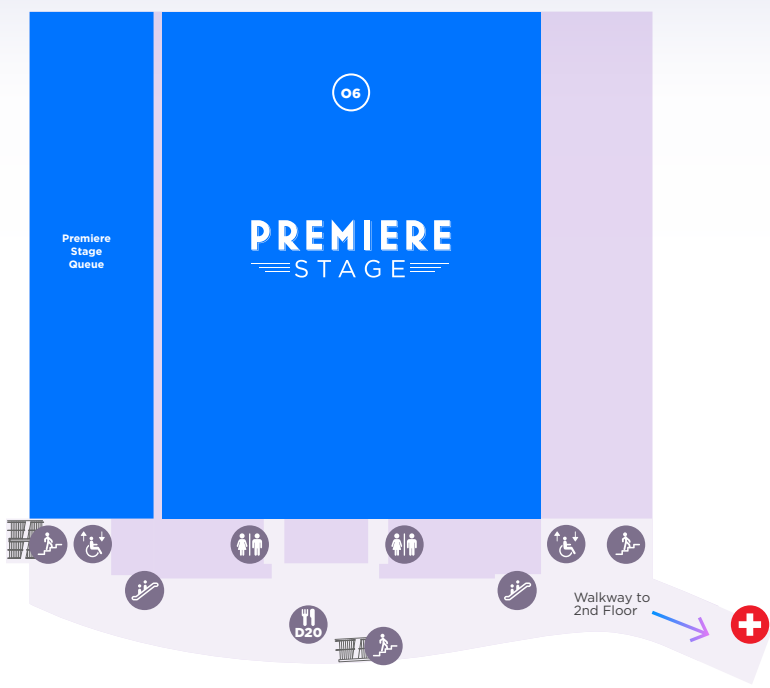

- **OFFICIAL D23 EXPO STAGES**
  - 06 Premiere Stage