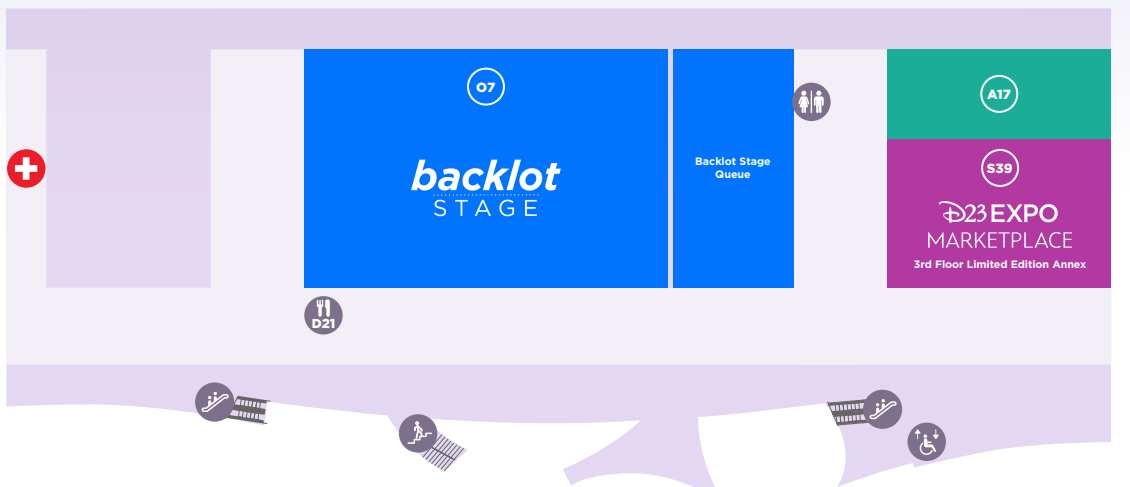

- OFFICIAL D23 EXPO STAGES**
 - 01 Hall D23
 - 02 Talent Central
 - 03 D23 Expo [LIVE] Stage

- SHOPPING**
 - The Walt Disney Company*
 - S1 Disney Music Emporium
 - S2 Mickey's of Glendale Main Store
 - S3 Mickey's of Glendale Pin Store
 - S4 Disney Studio Store Hollywood
 - S5 D23 Expo Marketplace
 - S6 Disney Munchlings (Saturday)
 - S7 Disney Publishing
 - Friends of Disney*
 - S8 Funko x Loungefly x FunkoGames*
 - S9 Ravensburger*
 - S10 Pandora Jewelry*

- SHOPPING**
 - S38 D23 Expo Shop x Mickey's of Glendale
- OFFICIAL D23 EXPO STAGES**
 - 04 Hyperion Stage
 - 05 The Walt Disney Archives Stage
- MORE ACTIVITIES AND SERVICES**
 - A16 D23 Charter Member Lounge

- OFFICIAL D23 EXPO STAGES**
 - 06 Premiere Stage

ARENA

- THE WALT DISNEY COMPANY**
 - W21 Mickey Mouse One: Walt's Plane Presented by Amazon
- MORE ACTIVITIES AND SERVICES**
 - A11 Disney+ Subscriber Pass Pick Up
 - A12 Disney+ Subscriber Pass Pick Up
 - A13 D23 Membership Services
 - A14 Will Call & Badge Support
 - A15 Media Check-In

- SHOPPING**
 - S39 D23 Expo Marketplace 3rd Floor Limited Edition Annex
- OFFICIAL D23 EXPO STAGES**
 - 07 Backlot Stage
- MORE ACTIVITIES AND SERVICES**
 - A17 Break Area

* Queue for HALL D23 is downstairs in HALL E (directly below Hall D23)