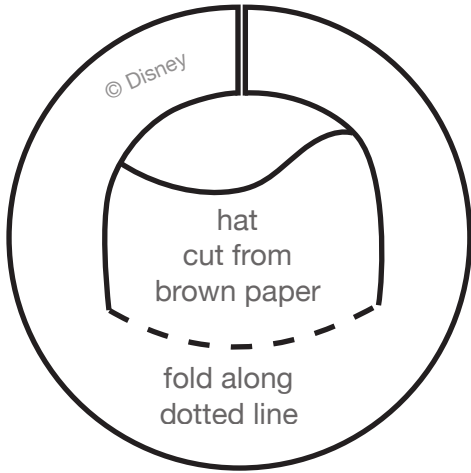

Perry Platypus Easter Egg Template

set of arms
cut from teal paper

pair of feet
cut from orange paper

bill
cut from
orange paper

extra pairs of eyes